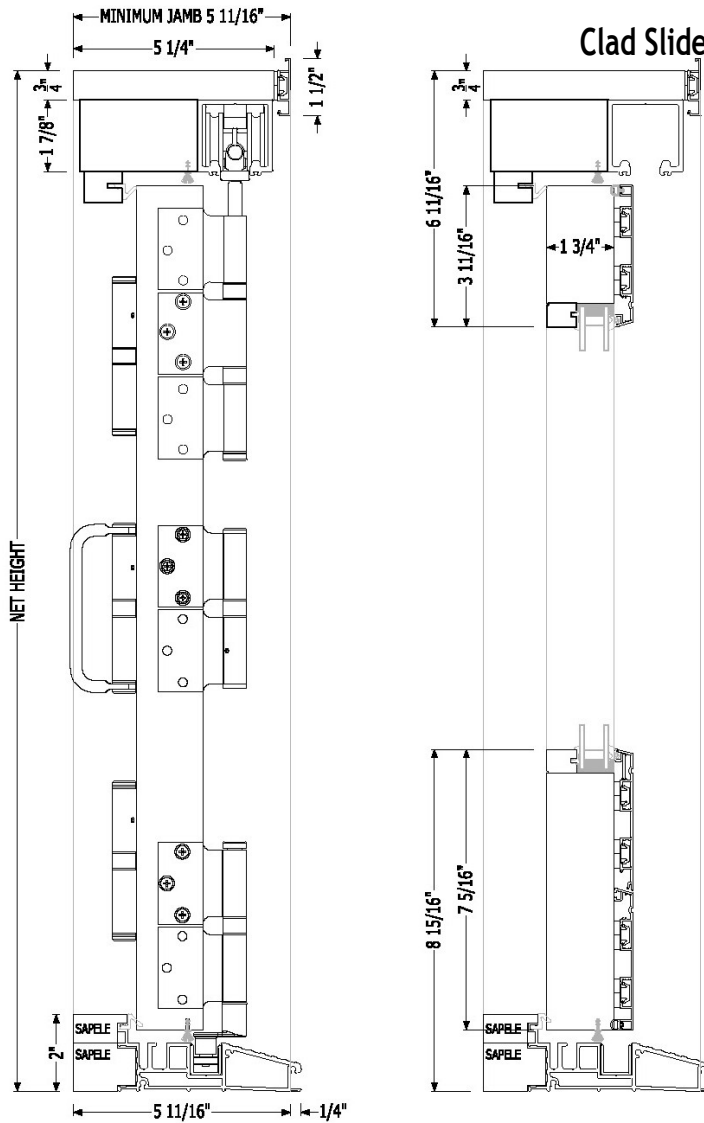

Quantum Clad

Clad Slide & Fold Windows & Doors

DOOR WITH CLAD

DOOR WITH HARDWARE

For more information please contact your Quantum Representative