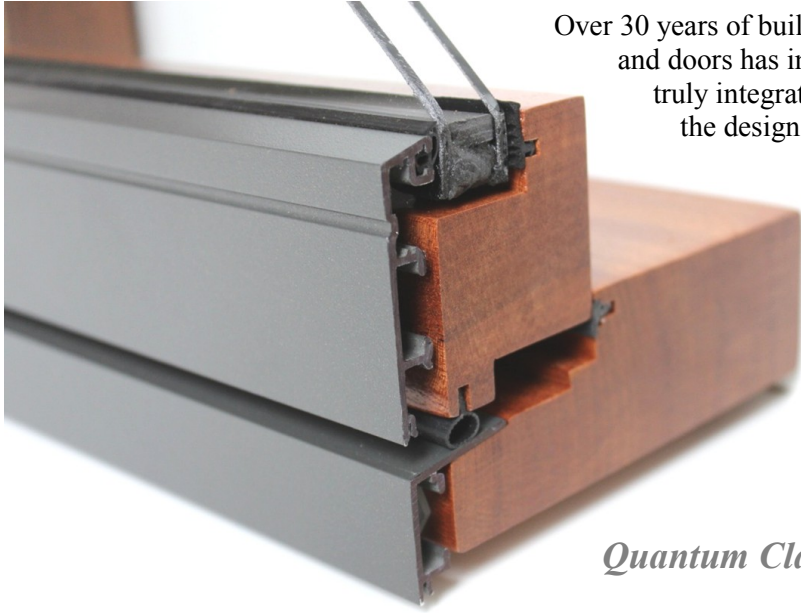

Quantum Clad

Over 30 years of building exceptionally innovative wood windows and doors has inspired the development of **Quantum Clad**, a truly integrated window and door solution that is made for the design challenges of modern architects and builders.

Quantum Clad products are built with the same hand selected, grain and color matched wood that has set the standard for the quality for which we are known.

We believe that it is attention to details that continue to define the Quantum name.

Quantum Clad proudly continues that tradition.

Design Flexibility

Quantum Clad's proprietary stile and rail construction allows uncompromised flexibility with regards to design, size, alignment and functionality. Whether you're looking for window walls with narrow sight lines, oversized window operation or exceptionally large Lift & Slide Doors, **Quantum Clad** allows you to create what your imagination has seen.